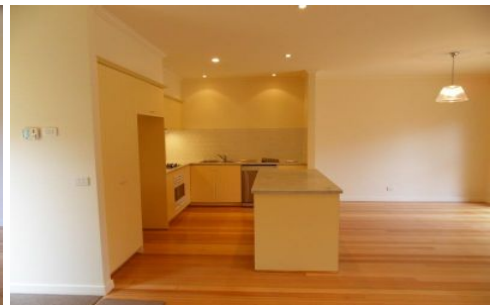

J A S

37 Merrett Drive Williamstown VIC

3 2 2

This Stonehenge designed 3 bedroom house is both comfortable & beautifully appointed.

The master bedroom has a large en-suite and walk in robe. Separate family bathroom with bath & shower, separate toilet and full sized laundry.

Polished boards in kitchen and family room, marble topped benches in kitchen and bathrooms, s/s stove top, oven, dishwasher. Quality fixtures and fittings, carpet throughout and drapes in the bedrooms. Paved courtyard leading to 2 car garage with remote control door and rear access.